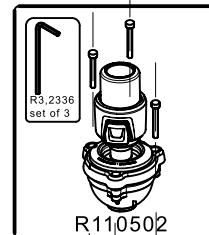

R3,2336
set of 3

R110502

R1088124B