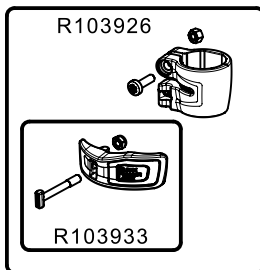

R103926

R103933

R1088121B