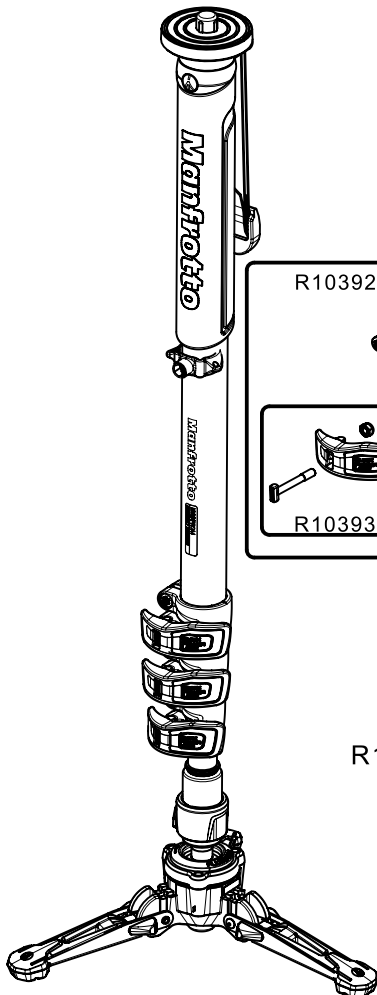

BOX set of 6

RI110590,01 for MVMXPROA4
RI110590,02 for MVMXPROA4US