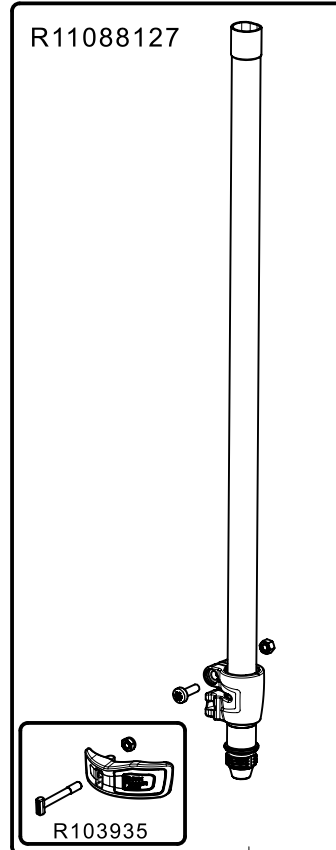

R103935

R055,520
set of 3