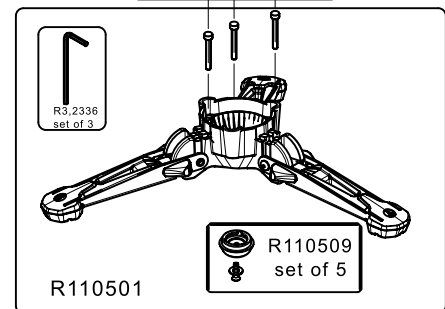

R3,2336
set of 3

R110501

R110509
set of 5